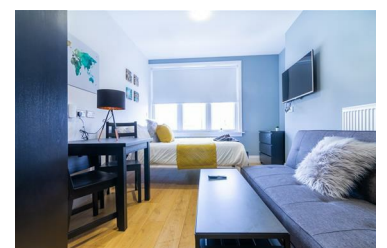

**WALTON
ROBINSON**

To Let

20 The Bruce Building, 115 Percy Street NE1 7RP

£912 PCM

Platinum studio apartment to rent in The Bruce Building, Newcastle City Centre.

The apartment is located on the third floor and comes fully equipped with modern, high quality furnishings, including hard wood flooring throughout for easy maintenance, 32" LCD TV and large shower room.

The Bruce Building is located in the heart of Newcastle's vibrant City Centre, and many of the studios offer stunning views. The development offers easy access to all Universities, and the RVI Hospital. It's also just a short walk to all the shops, bars and restaurants that Newcastle has to offer, making it perfect for those seeking that city lifestyle.

- £210PPPW / £912.50PCM
- City Centre Location
- Council tax band A
- Extra £35 per week for utility bills with complimentary Wifi - Upgrades available at additional cost
- Close to Both Universities
- Luxury Platinum Plus Studio
- 21.5m2 Second Floor
- Modern Finish Throughout
- Secure Entry System
- Available - 13/08/2026