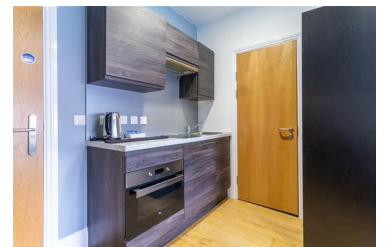

101 Percy Street, City Centre, Newcastle upon Tyne, NE1 7RY
T: 01912431000 | Email: enquiries@seekersproperty.co.uk | www.waltonrobinson.com